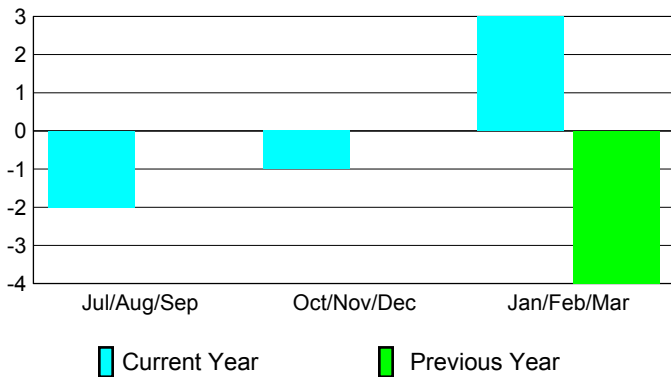

Comparison of Club Gain/Loss

Current Year Compared to the Previous Year