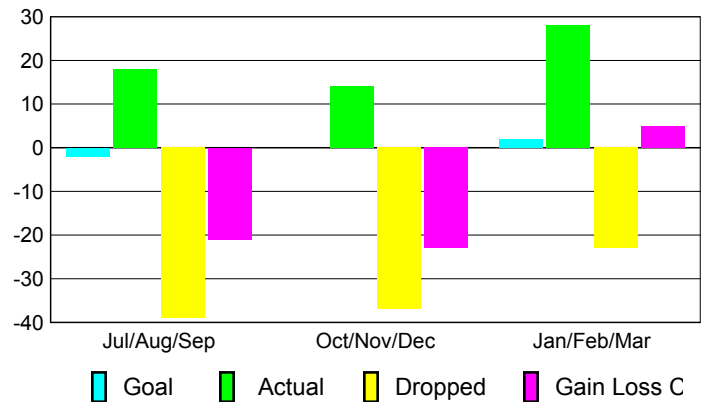

Membership Results 2008-2009

Goal, New, Dropped, Gain/Loss