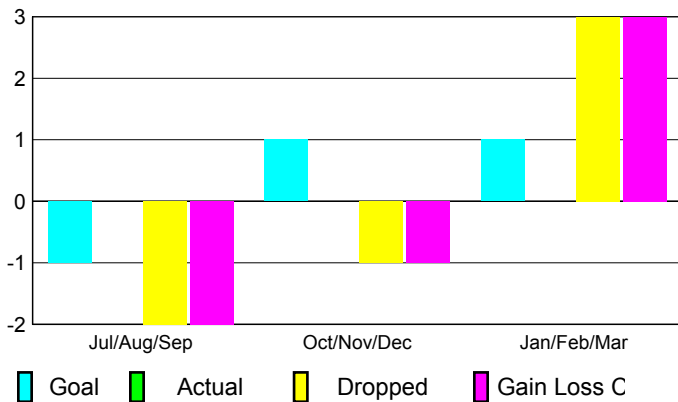

2008-2009 GMT Quarterly Report for District (or Undistricted) **District 115CS**

GMT: **HOWARD PATRICK LEE**

Location: **PORTUGAL**

GMT CA: **4**

CLUBS

Club Results 2008-2009

Clubs 2007-2008

Month	New Club Goal	Actual New Clubs	Actual Dropped Clubs	Gain/Loss of Clubs	Gain/Loss of Clubs
Jul/Aug/Sep	-1	0	-2	-2	0
Oct/Nov/Dec	1	0	-1	-1	0
Jan/Feb/Mar	1	0	3	3	-4
Totals	1	0	0	0	-4

Club Results 2008-2009

Goal, New, Dropped, Gain/Loss