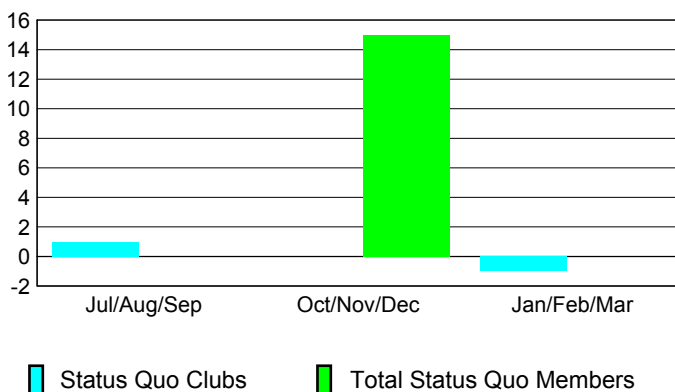

### Clubs 2007-2008

Month	New Club Goal	Actual New Clubs	Actual Dropped Clubs	Gain/Loss of Clubs	Gain/Loss of Clubs
Jul/Aug/Sep	-1	0	-2	-2	0
Oct/Nov/Dec	1	0	-1	-1	0
Jan/Feb/Mar	1	0	3	3	-4
<b>Totals</b>	<b>1</b>	<b>0</b>	<b>0</b>	<b>0</b>	<b>-4</b>

### Club Results 2008-2009

Goal, New, Dropped, Gain/Loss

### Comparison of Club Gain/Loss

Current Year Compared to the Previous Year

### YTD Status Quo Clubs 2008-2009

Status Quo Clubs Compared to Status Quo Members