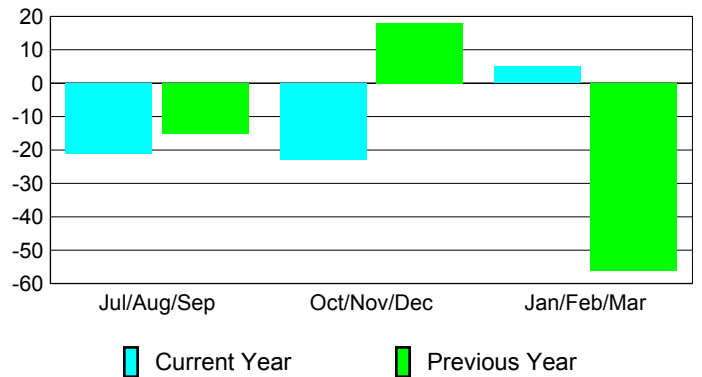

Comparison of Membership Gain/Loss

Current Year Compared to the Previous Year